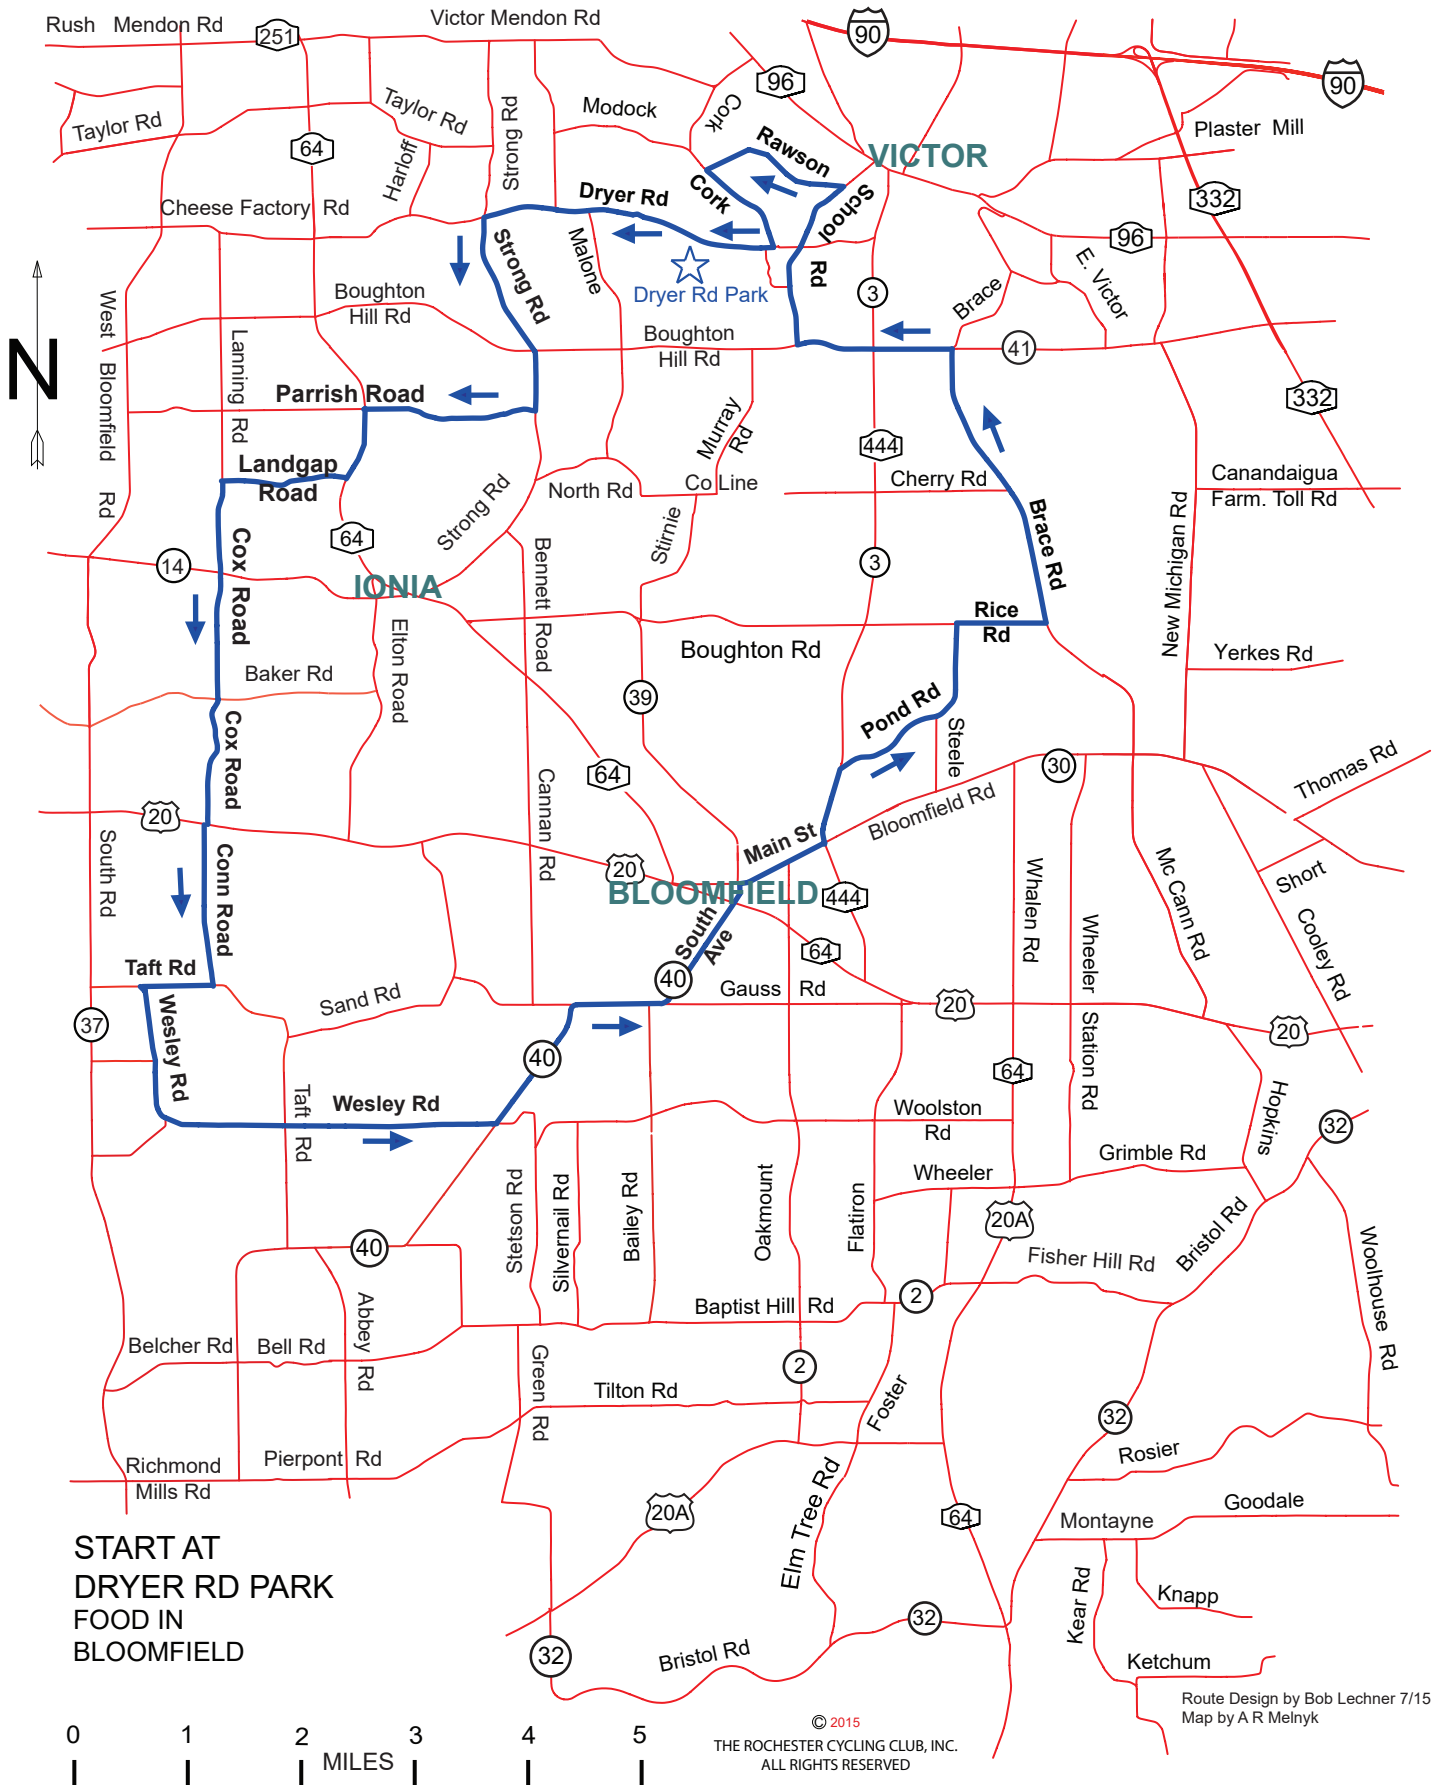

#414

DRYER PARK - BLOOMFIELD

30 mi, 1782 ft Climbing, 5-Hilly (59 ft/mi)

RBC414 - Dryer Park - Bloomfield

Dist	Type	Note
0.0		Start of route
0.1	←	L onto Dryer Rd
1.9	←	L onto Strong Rd
3.6	→	R onto Parish Rd
5.1	←	L onto NY-64 S
5.7	→	R onto Langpap Rd
6.7	←	L onto Lanning Rd
6.8	↑	Continue onto Cox Rd
9.6	→	R onto US-20 W
9.6	←	L onto Conn Rd
10.6	→	R
11.0	→	R onto Taft Rd
11.4	←	L onto Wesley Rd
15.2	←	L onto Co Rd 40
16.3	→	R to stay on Co Rd 40
17.1	←	Slight L to stay on Co Rd 40

17.1 miles. +1206/-855 feet

Dist	Type	Note
17.7	↑	Continue onto South Ave
18.3	→	R onto Main St
18.3	→	R to stay on Main St
19.1	←	L onto NY-444 N/Elm St
19.7	→	R onto Pond Rd
21.5	→	R onto Rice Rd
22.2	←	L onto Brace Rd
24.6	←	L onto Boughton Hill Rd
25.9	→	R onto School Rd
27.4	←	L onto Rawson Rd
28.8	←	L onto Cork Rd
29.7	→	R onto Dryer Rd
30.3	←	L
30.4		End of route

13.4 miles. +536/-911 feet